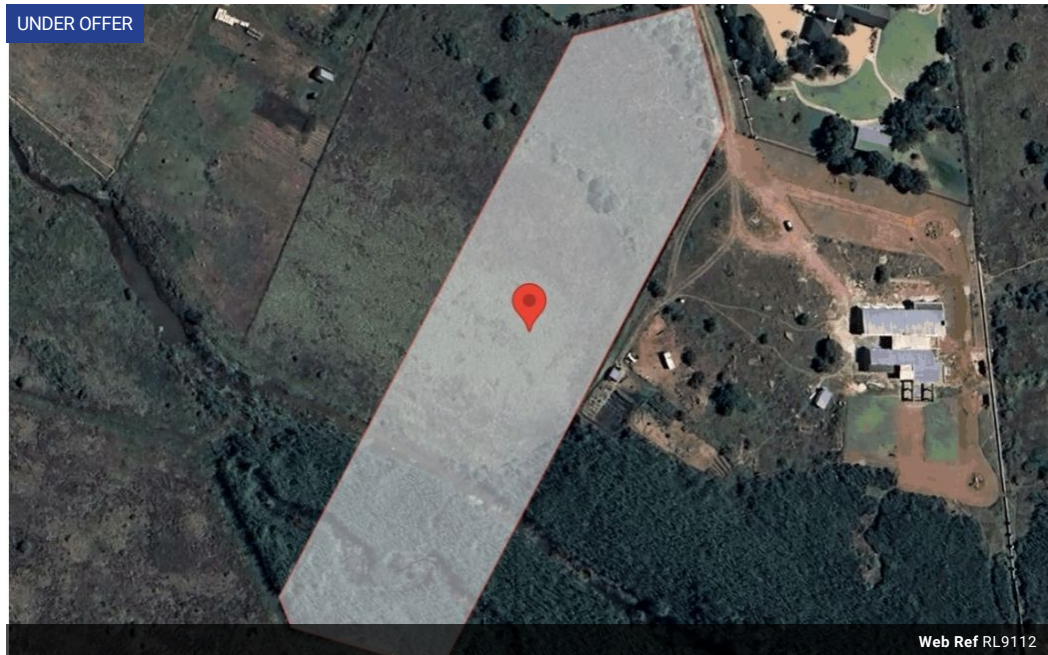

Christo Snyman
0823261932
christo@koolet.co.za

Contact Pretoria

082 326 1932

555 Jennings Street
Dasport
Pretoria
0082

UNDER OFFER

R900,000

Monthly Bond Repayment R9,289.70

Calculated over 20 years at 11% with no deposit.

Transfer Costs R28,244.00   **Bond Costs** R21,450.00

These calculations are only a guide. Please ask your conveyancer for exact calculations.

Vacant land plot Rietvlei view country estate

1.3 Hectare Vacant land for sale in Rietvlei view county estate

Build your Dream home in this beautiful stand located in Rietvlei view country estate. Safety and security are top priorities in this exclusive estate, featuring three secure gate entrances and comprehensive CCTV surveillance, ensuring peace of mind for you and your family. As you enter the estate, you'll be captivated by breathtaking views of the reserve, providing a tranquil and serene environment that brings you close to nature. This elevated stand enhances your vantage point, allowing you to fully appreciate the surrounding beauty.

Features